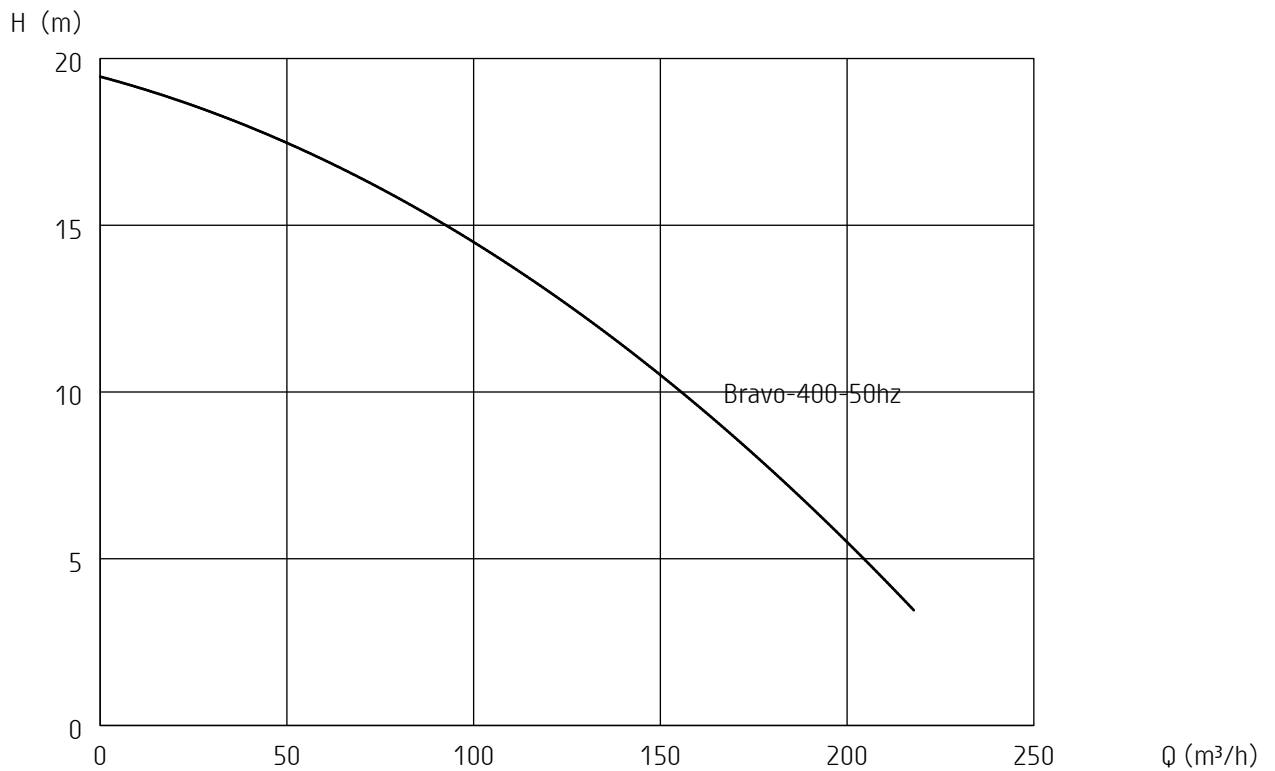

Curves generated:

*** Bravo-400-50hz**

Configuration: