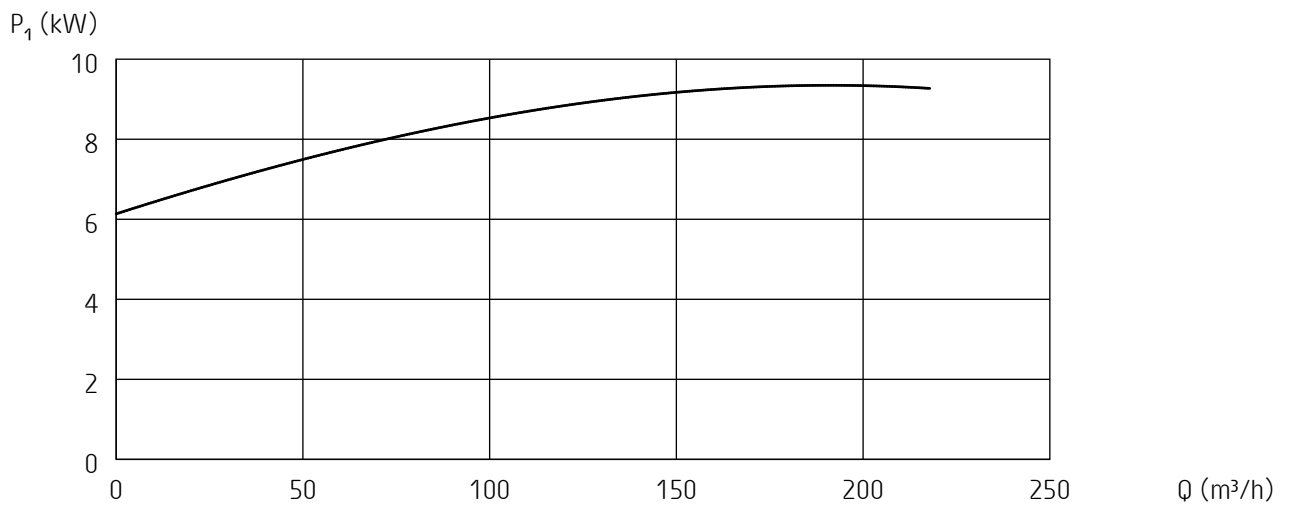

Curves generated:

*** Bravo-400-50hz**

Configuration: