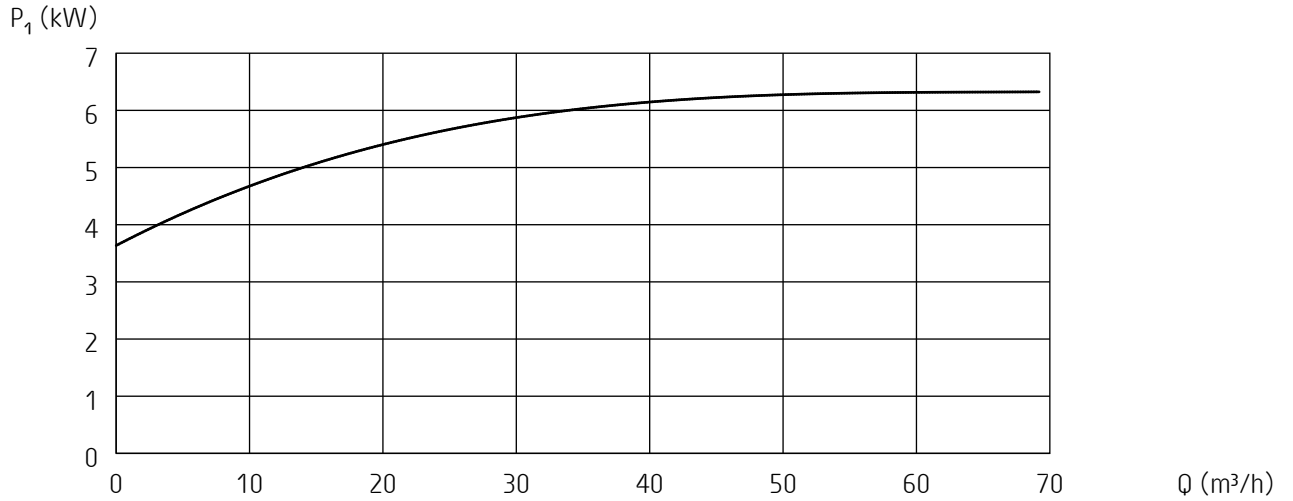

**Curves generated:**

**\* Inox-Major-H-50hz**

Configuration: