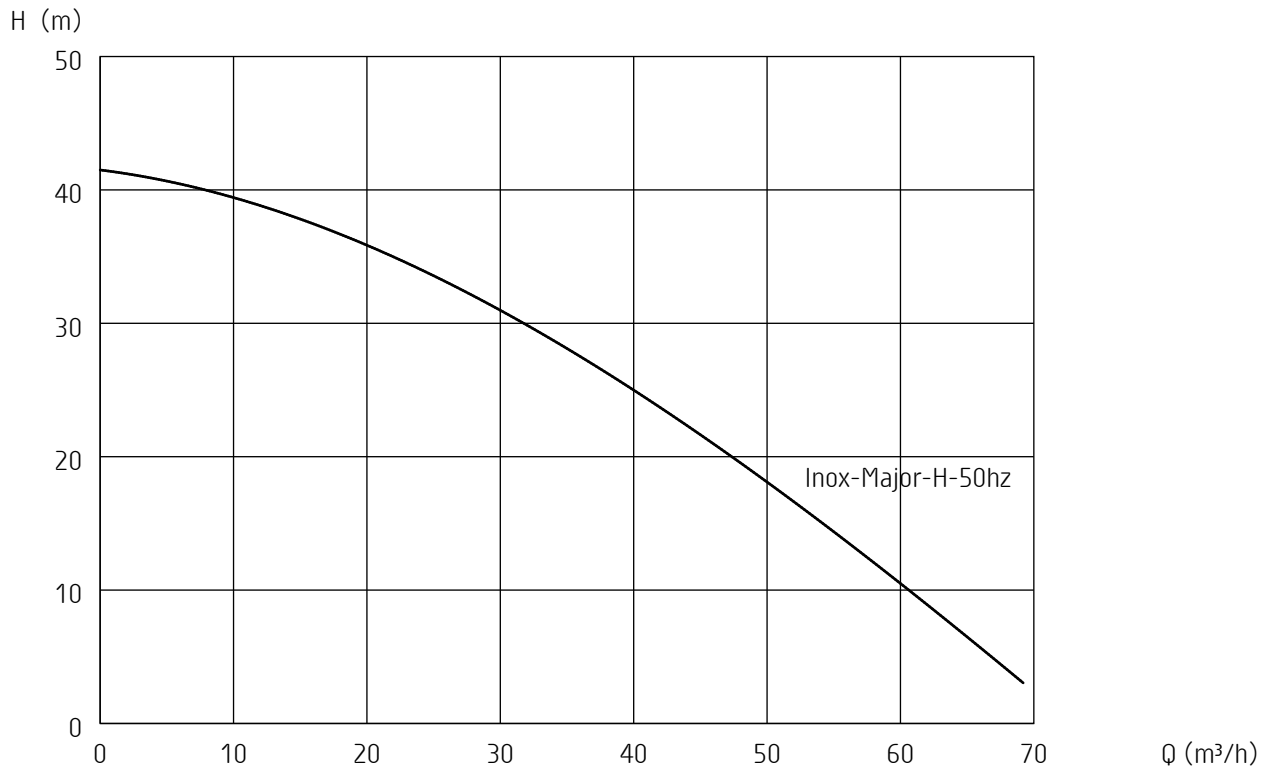

**Curves generated:**

**\* Inox-Major-H-50hz**

Configuration: