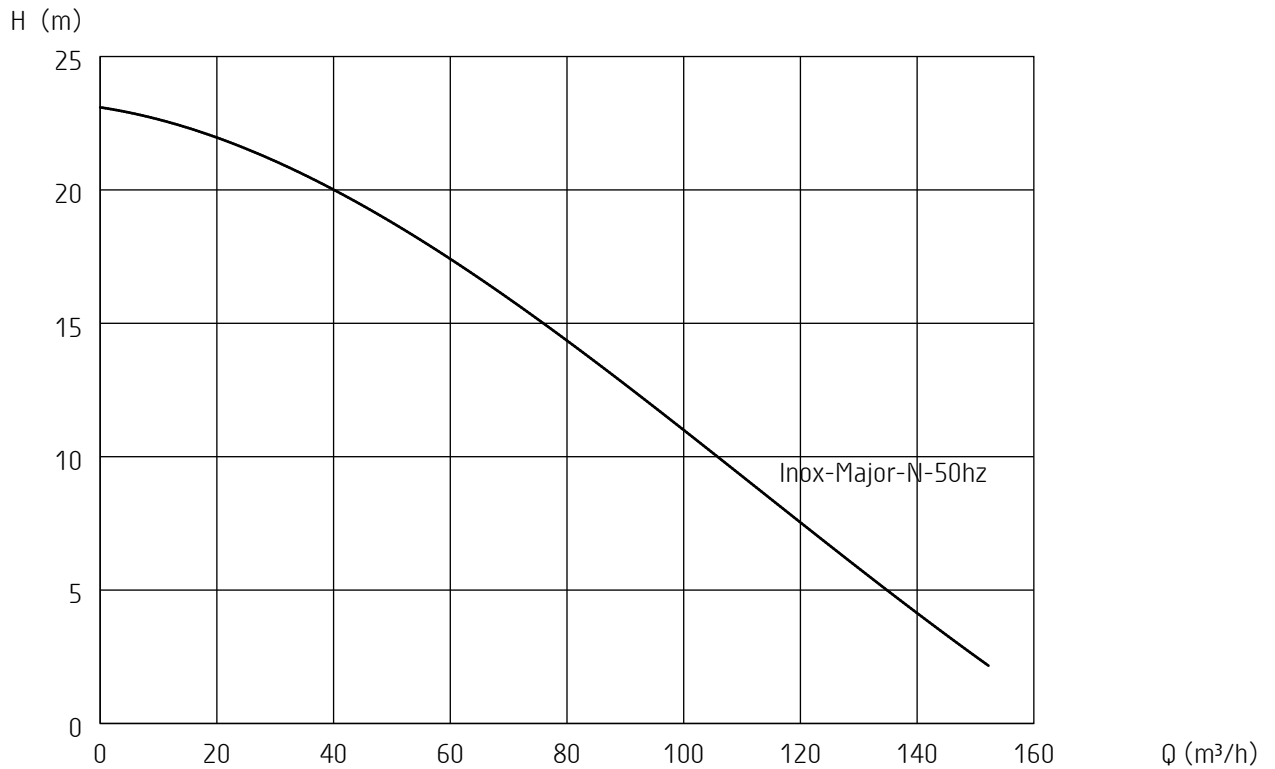

Curves generated:

*** Inox-Major-N-50hz**

Configuration: