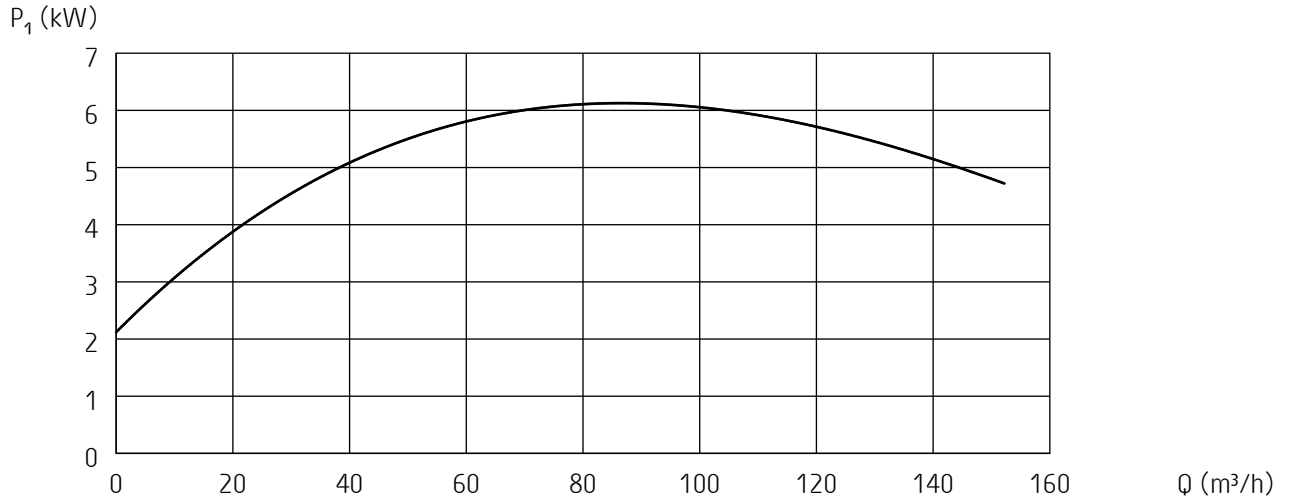

Curves generated:

*** Inox-Major-N-50hz**

Configuration: