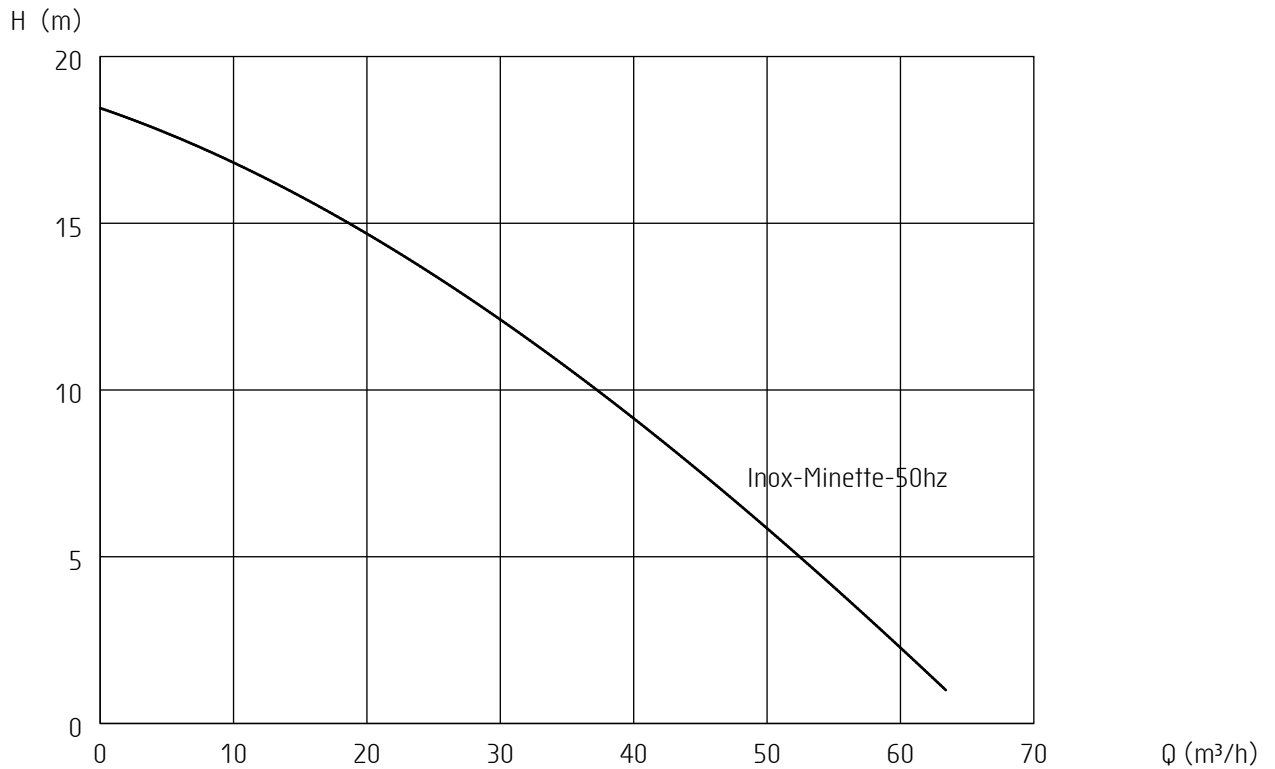

Curves generated:

*** Inox-Minette-50hz**

Configuration: