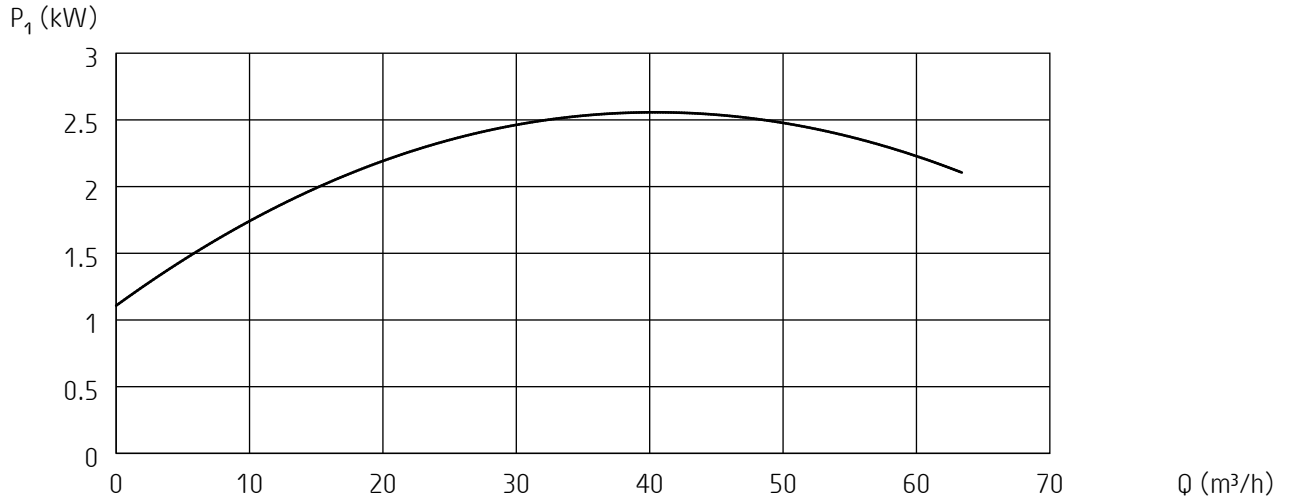

Curves generated:

*** Inox-Minette-50hz**

Configuration: