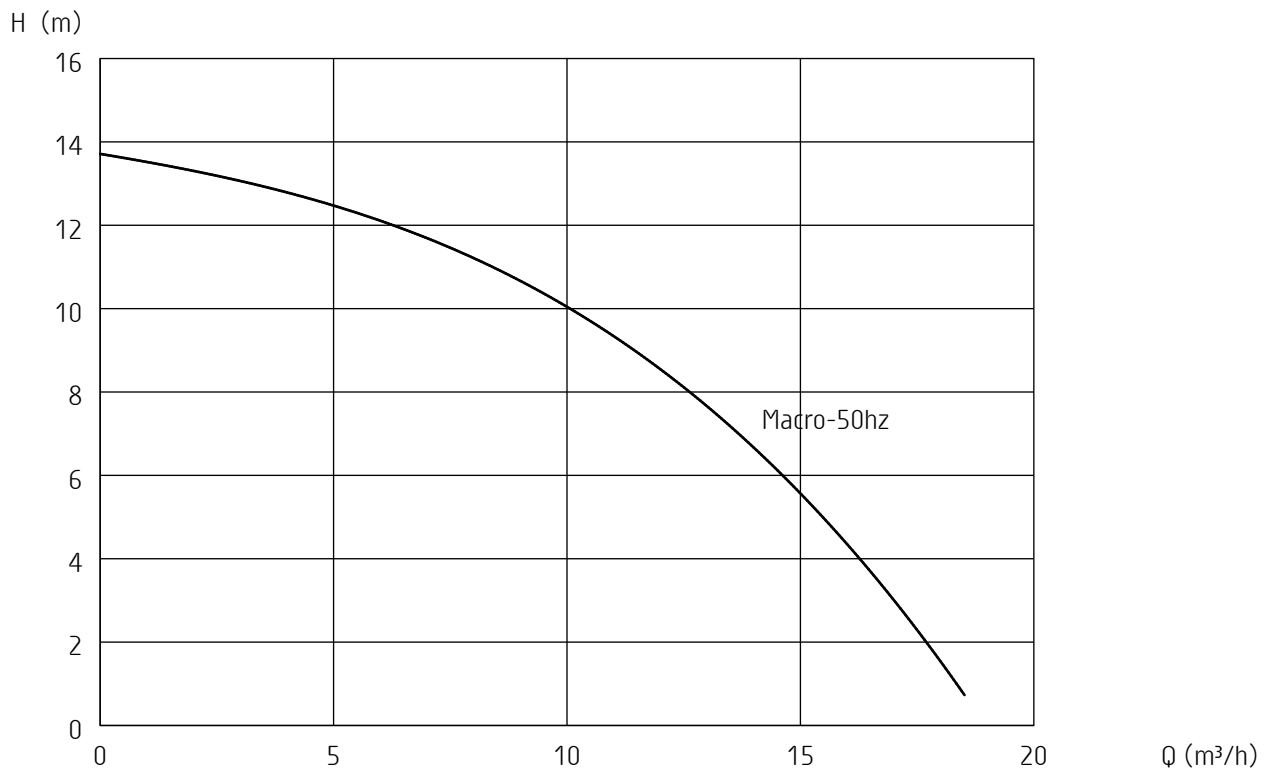

Curves generated:

*** Macro-50hz**

Configuration: