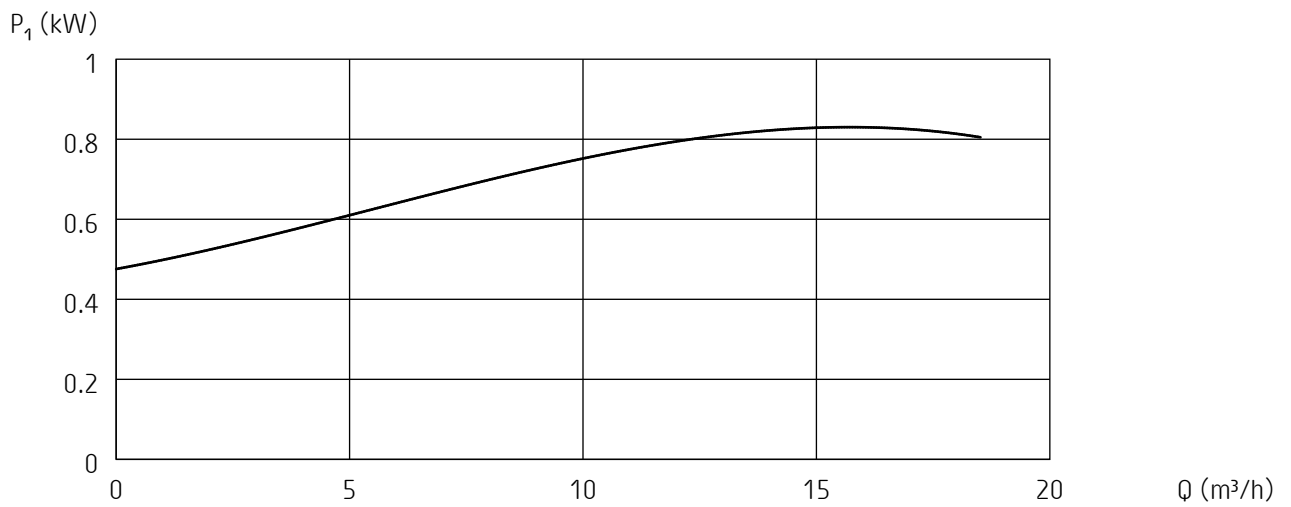

Curves generated:

*** Macro-50hz**

Configuration: