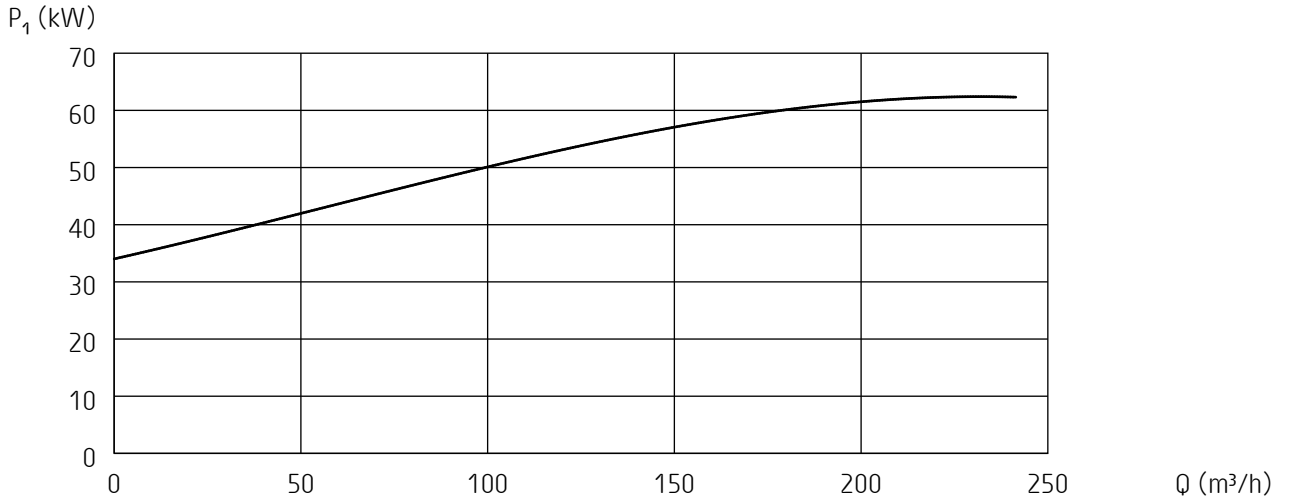

Curves generated:

*** Magnum-H-50hz**

Configuration: