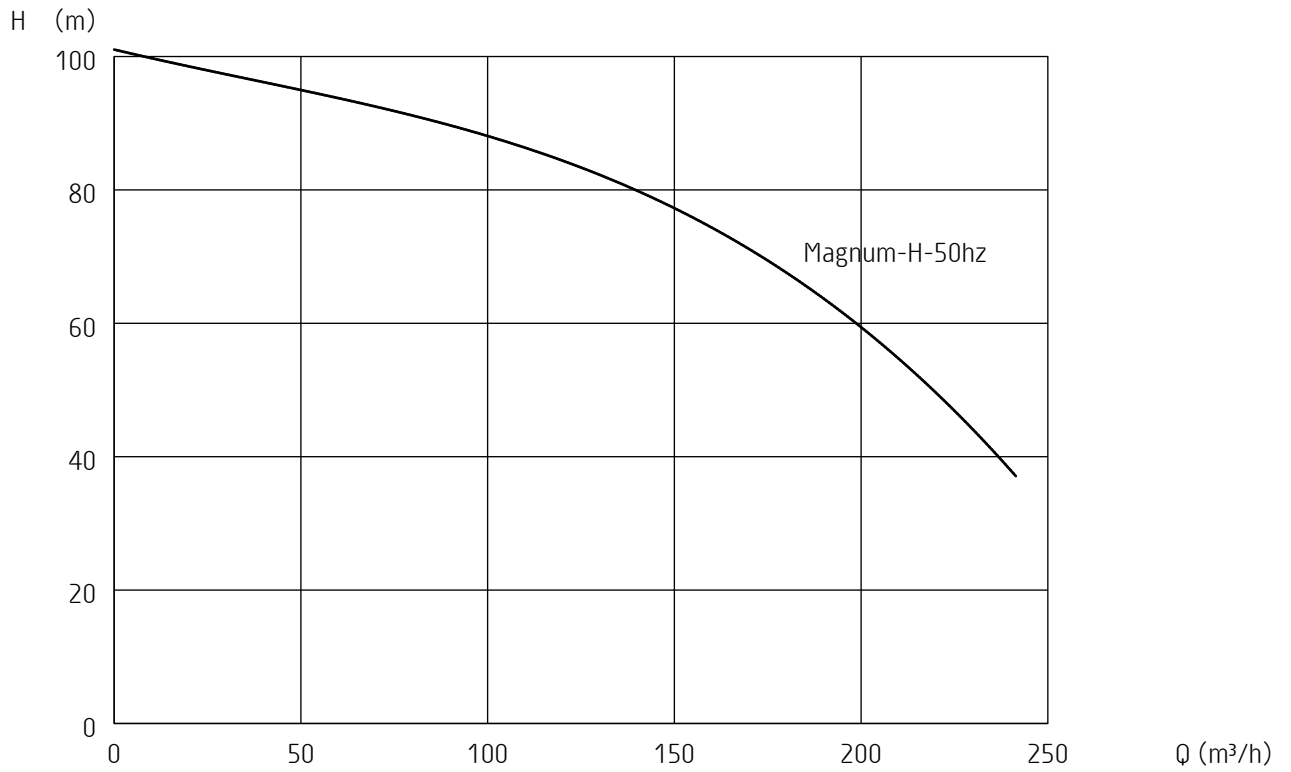

Curves generated:

*** Magnum-H-50hz**

Configuration: