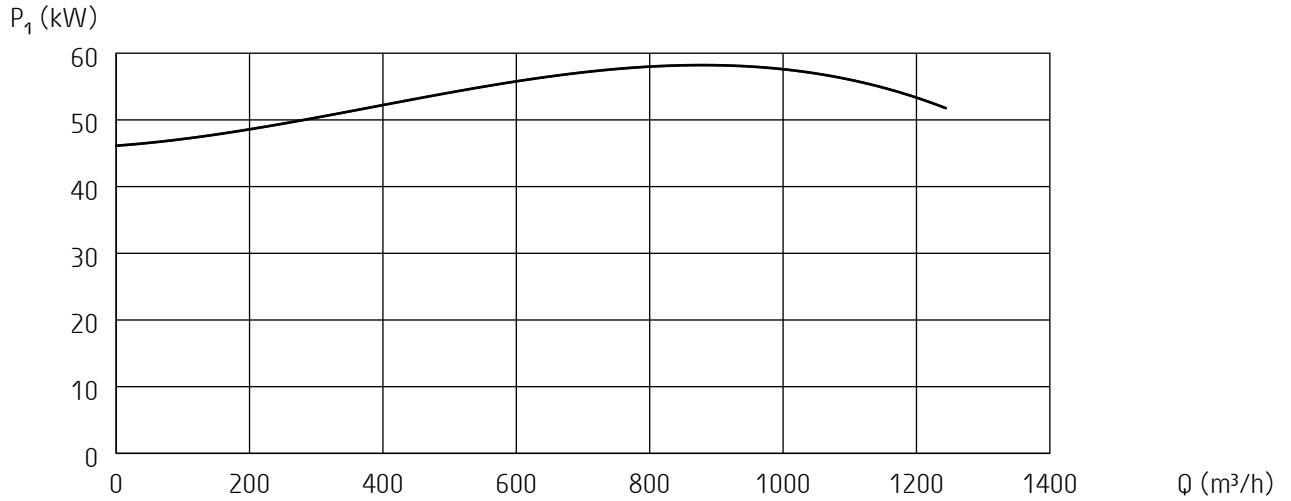

Curves generated:

*** Magnum-L-50hz**

Configuration: