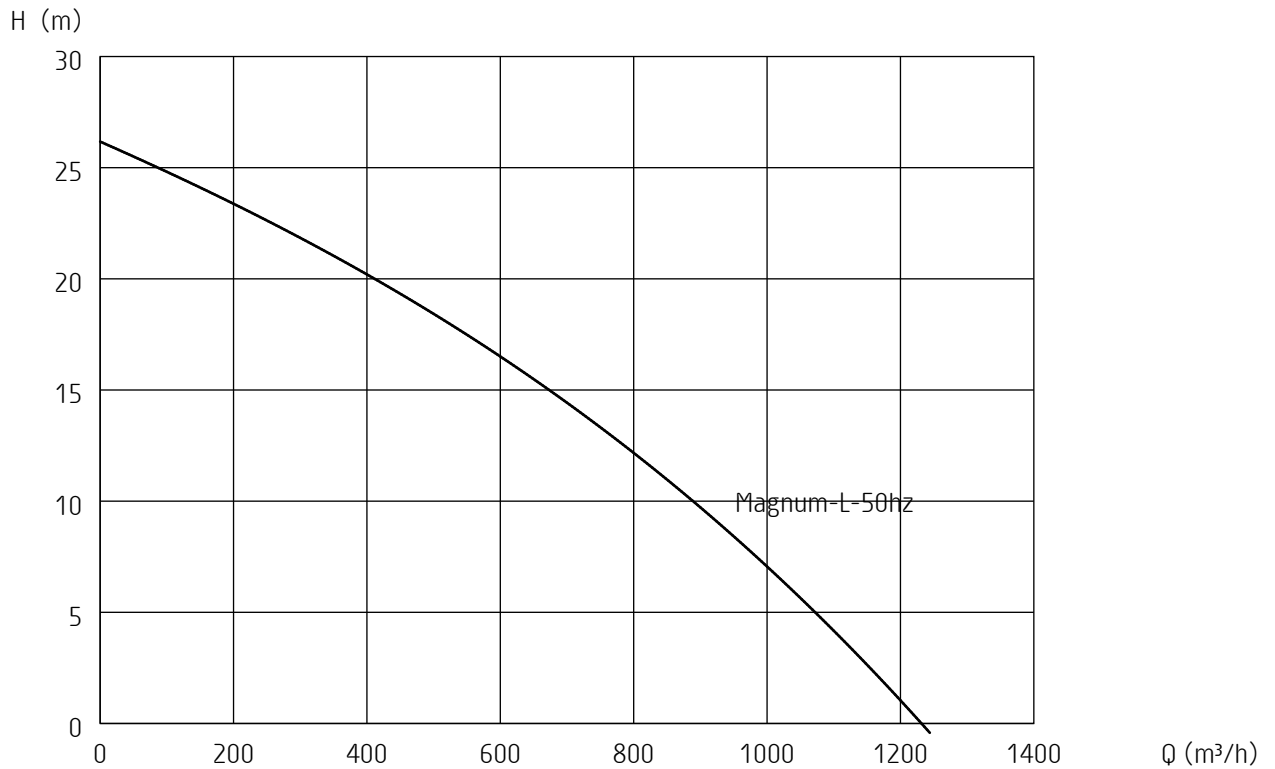

Curves generated:

*** Magnum-L-50hz**

Configuration: