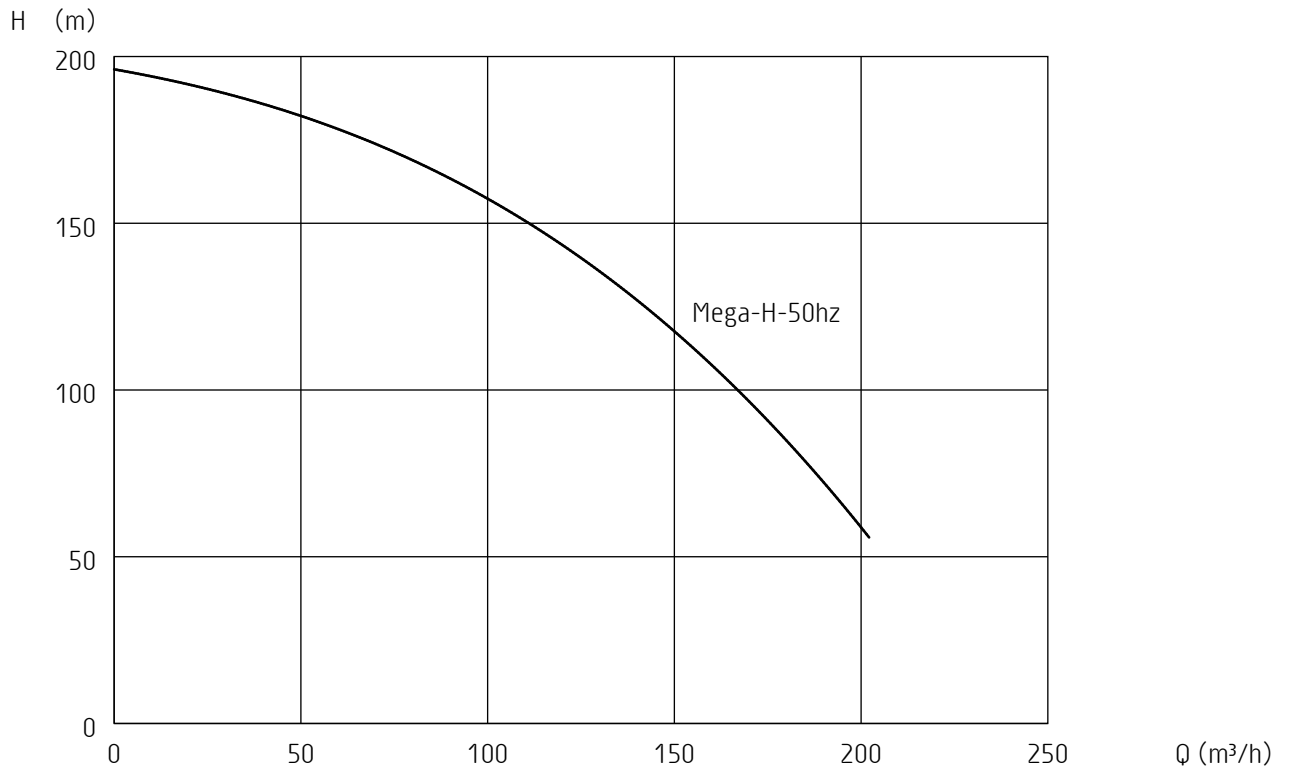

Curves generated:

*** Mega-H-50hz**

Configuration: