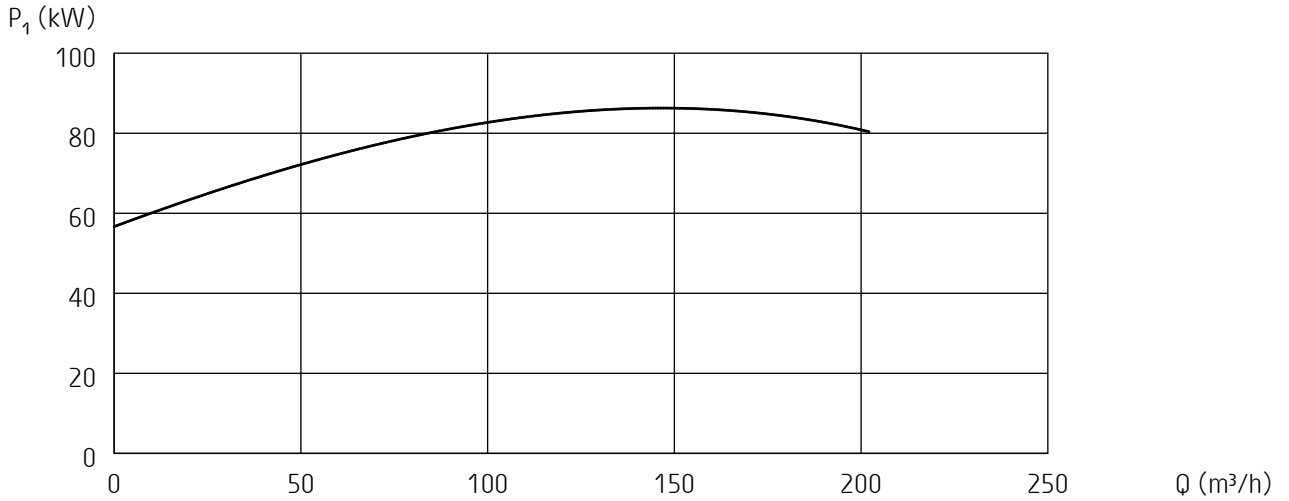

Curves generated:

*** Mega-H-50hz**

Configuration: