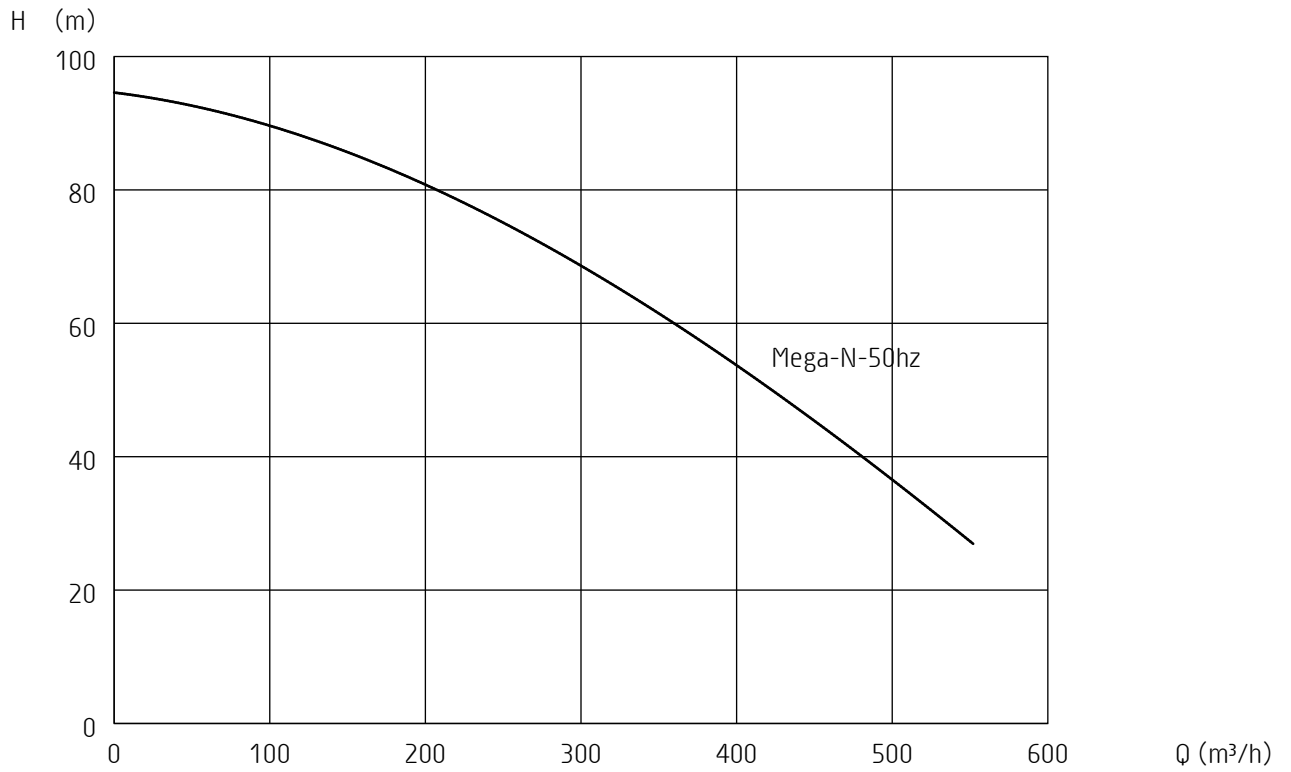

Curves generated:

*** Mega-N-50hz**

Configuration: