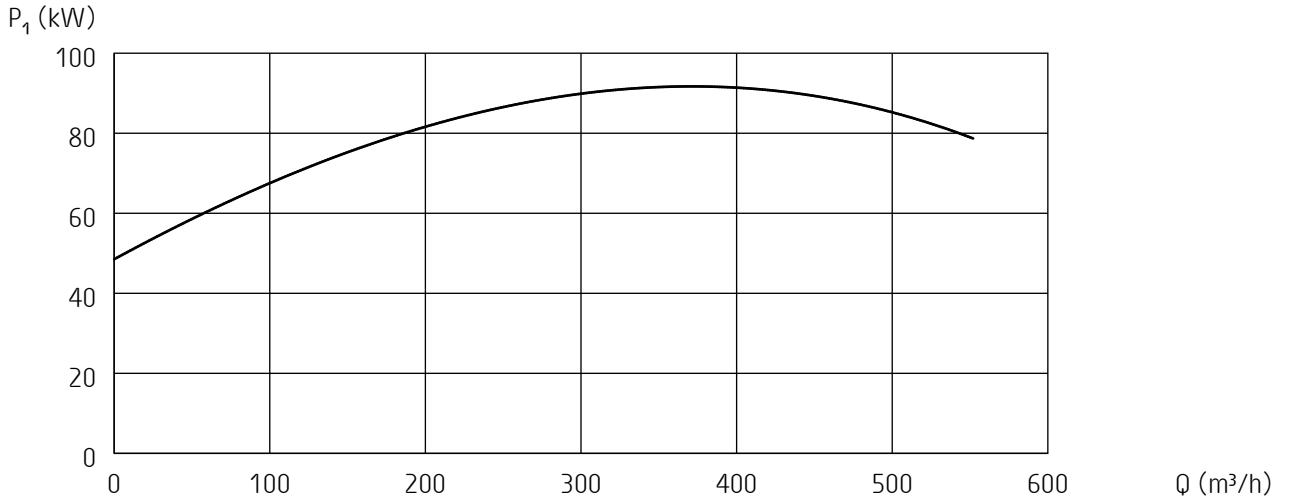

Curves generated:

*** Mega-N-50hz**

Configuration: