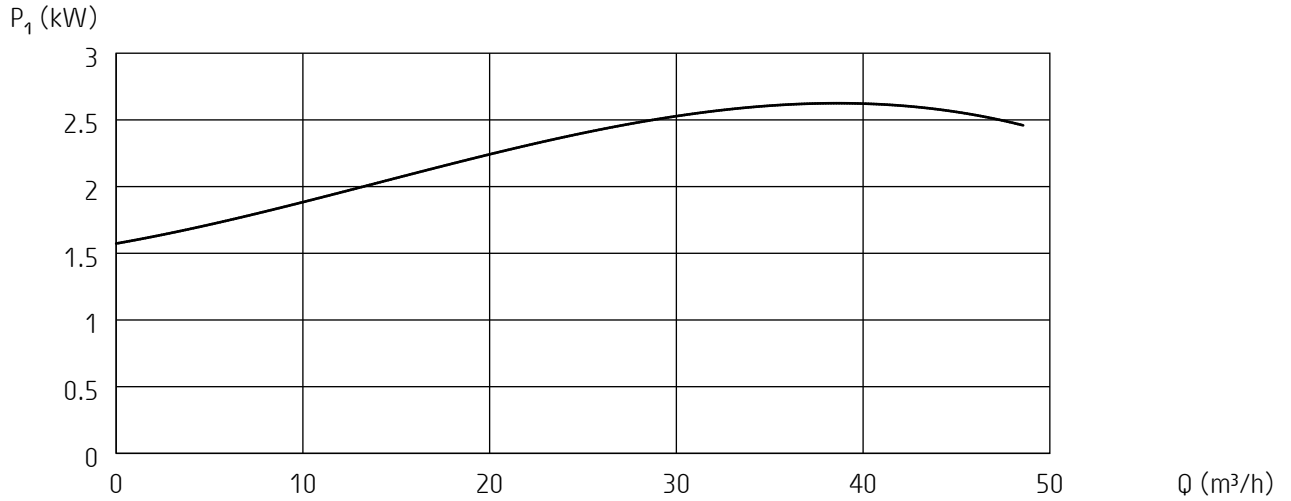

Curves generated:

*** Minette-3ph-50hz**

Configuration: