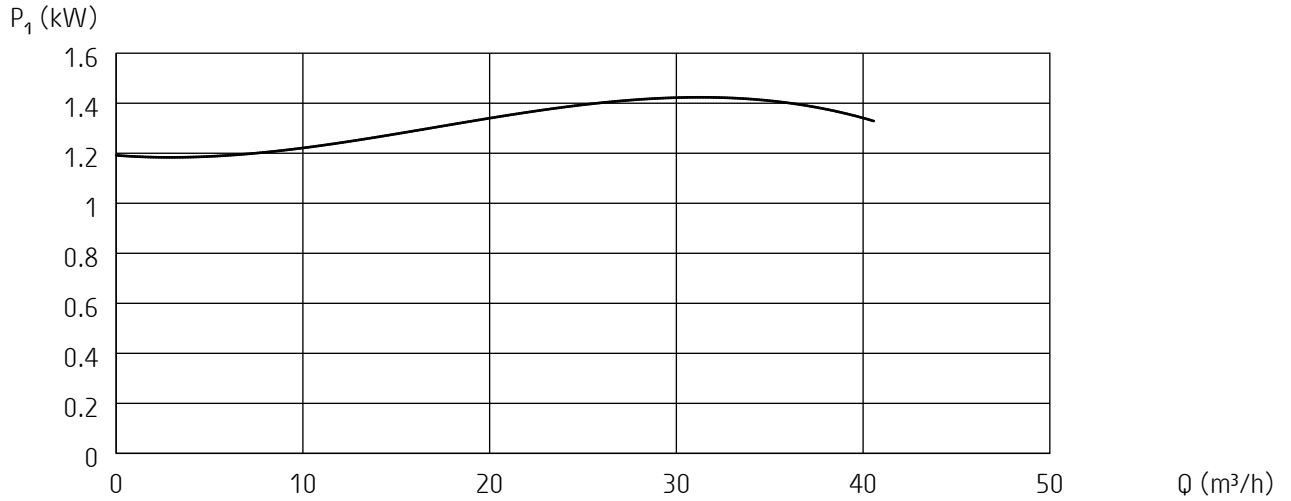

Curves generated:

*** Minex-3ph-50hz**

Configuration: