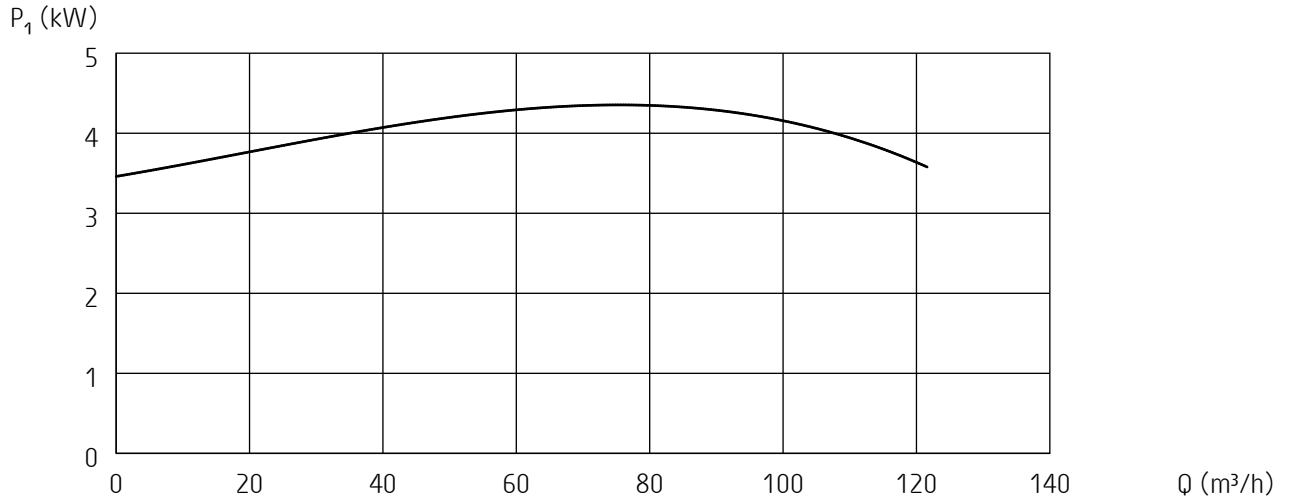

Curves generated:

*** Minor-N-50hz**

Configuration: