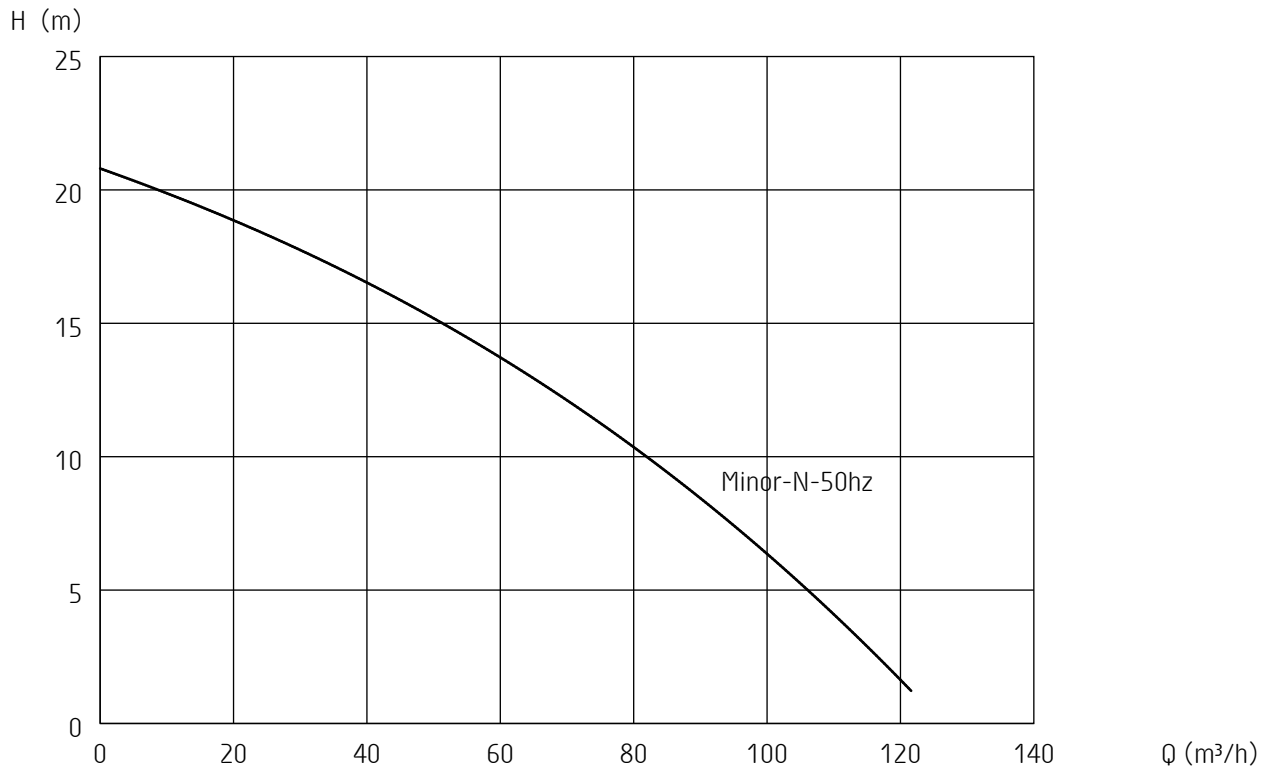

Curves generated:

*** Minor-N-50hz**

Configuration: