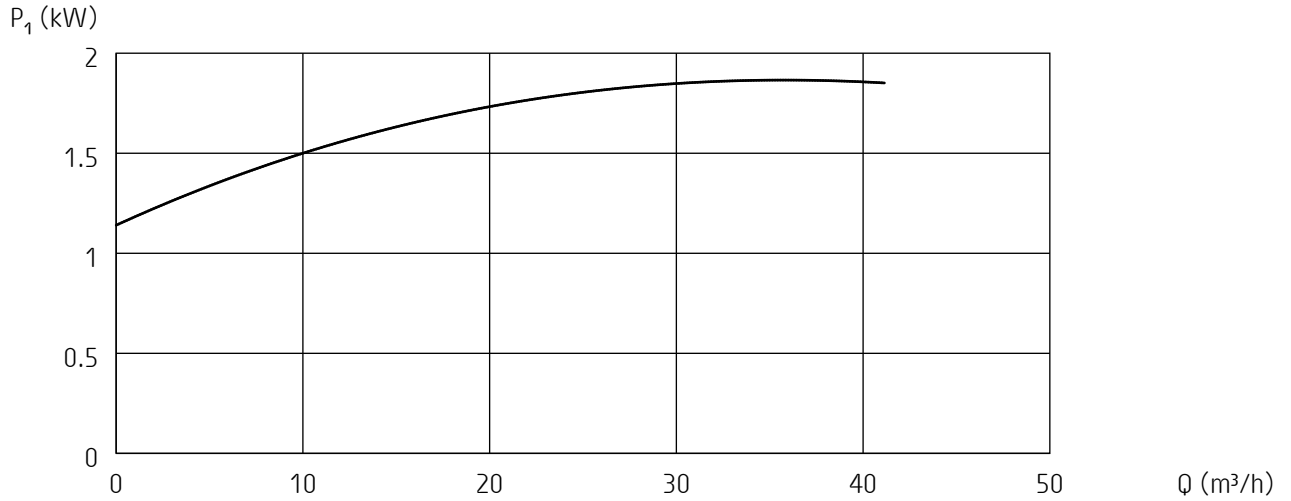

Curves generated:

*** Salvador-1ph-50hz**

Configuration: