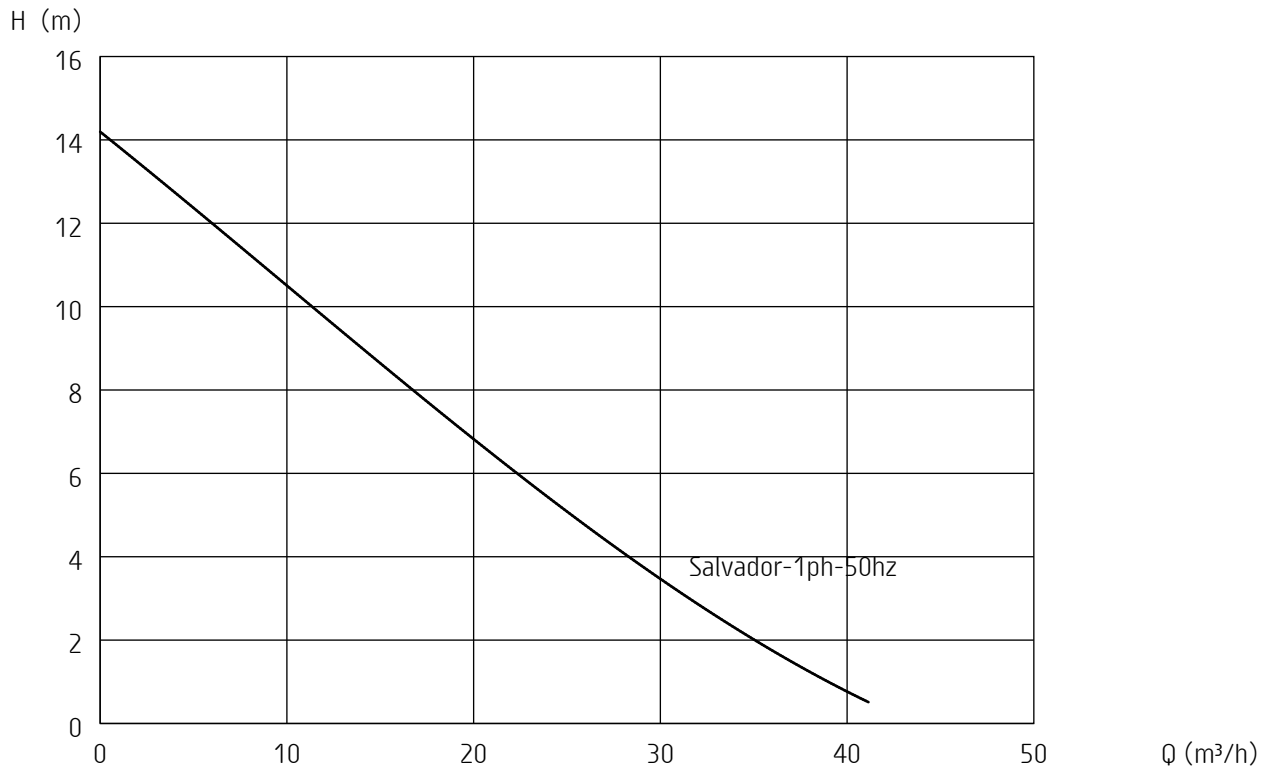

Curves generated:

*** Salvador-1ph-50hz**

Configuration: