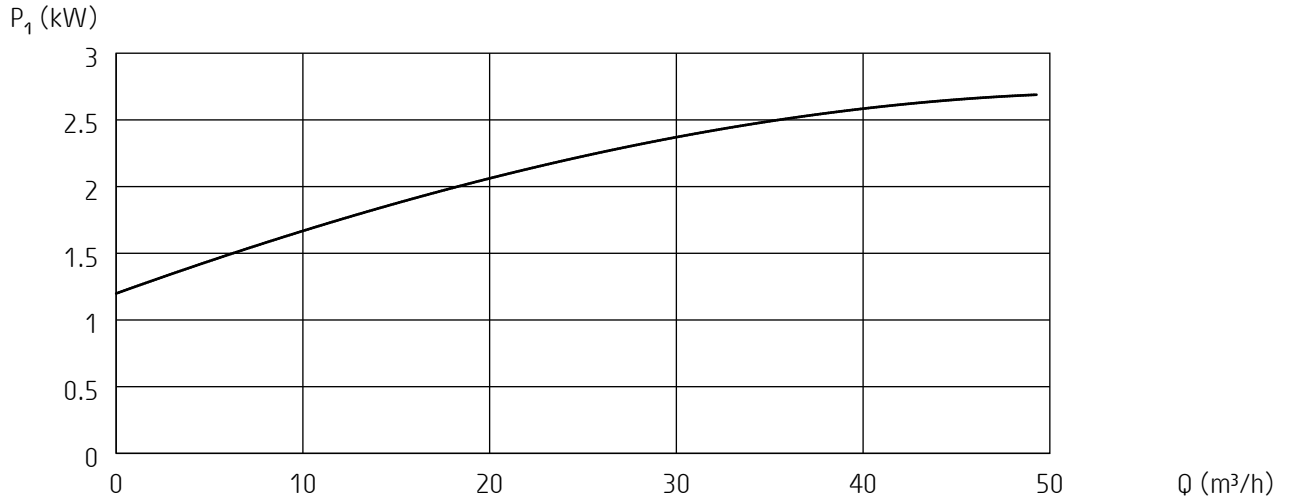

Curves generated:

*** Salvador-3ph-50hz**

Configuration: