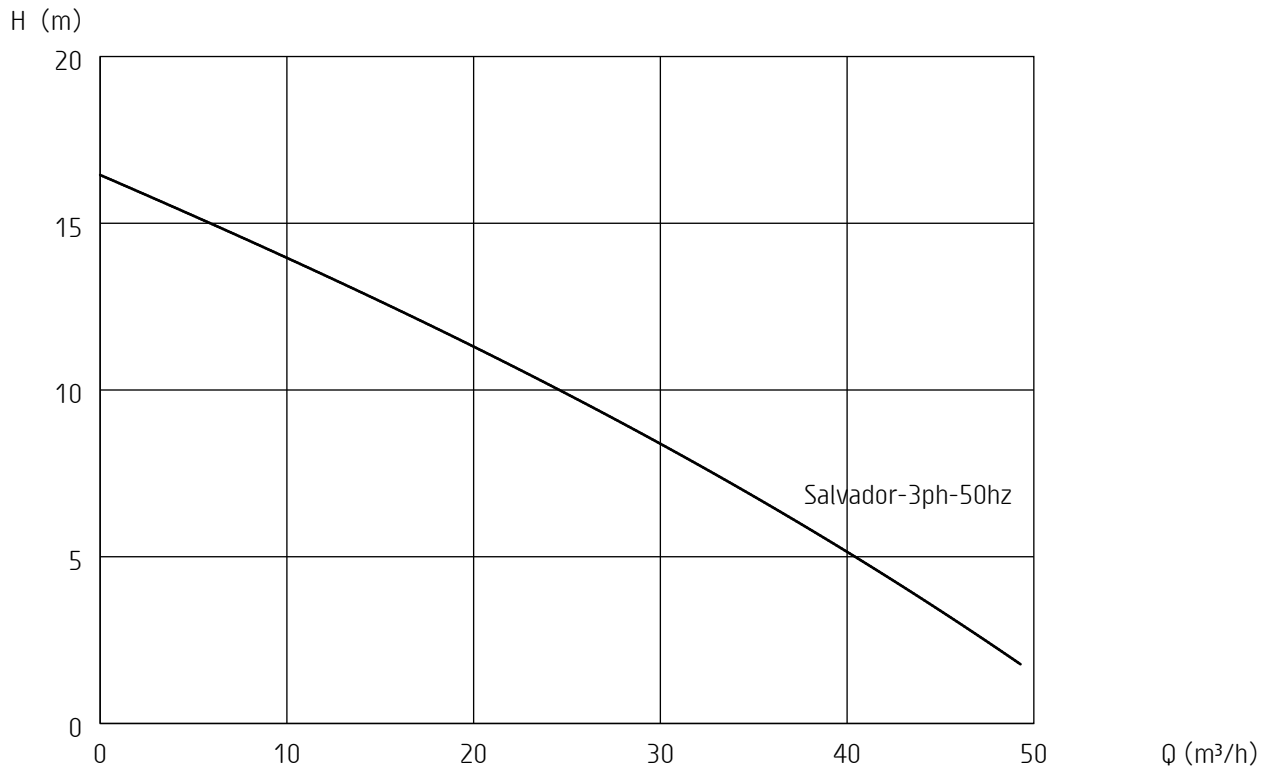

Curves generated:

*** Salvador-3ph-50hz**

Configuration: