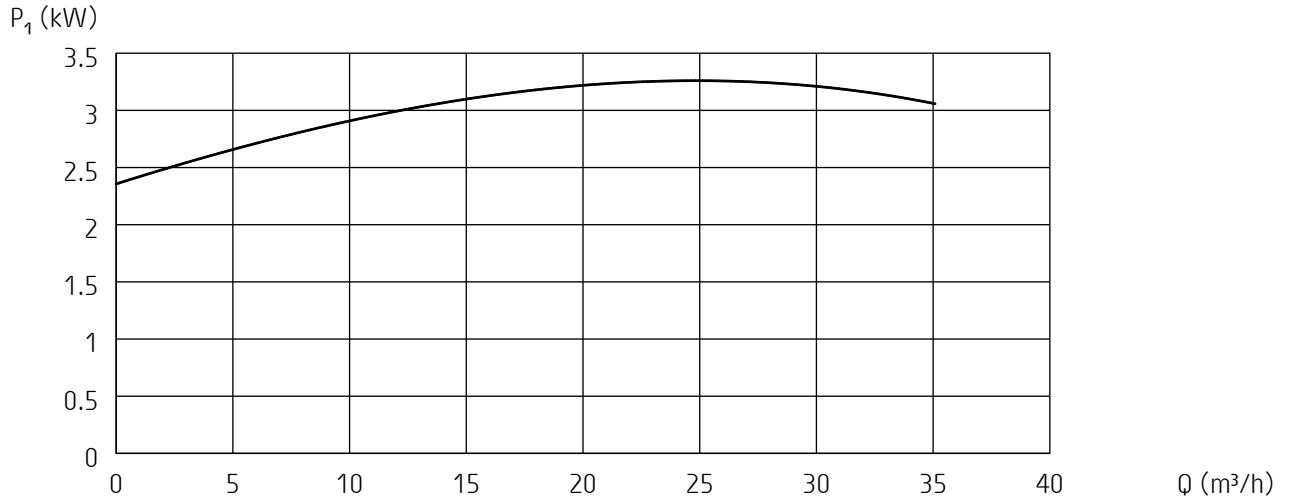

Curves generated:

*** Tubo-8-H-50hz**

Configuration: