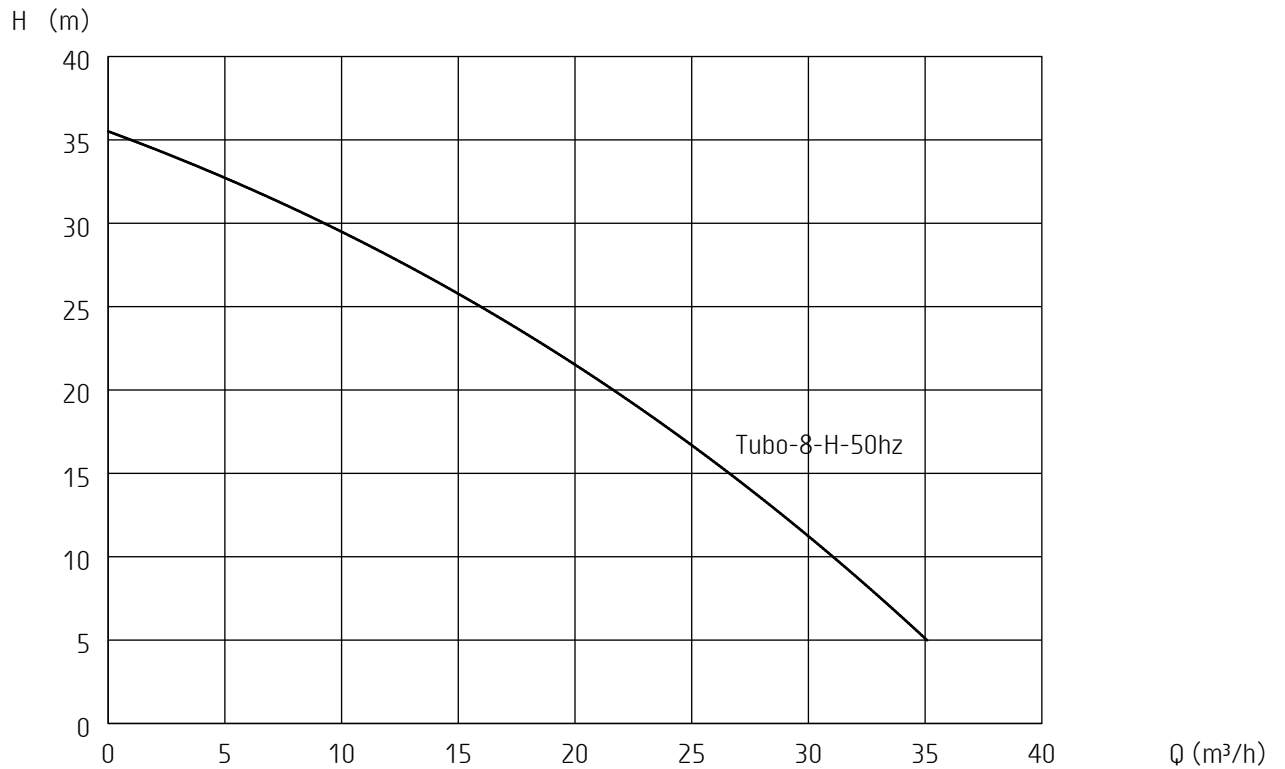

Curves generated:

*** Tubo-8-H-50hz**

Configuration: