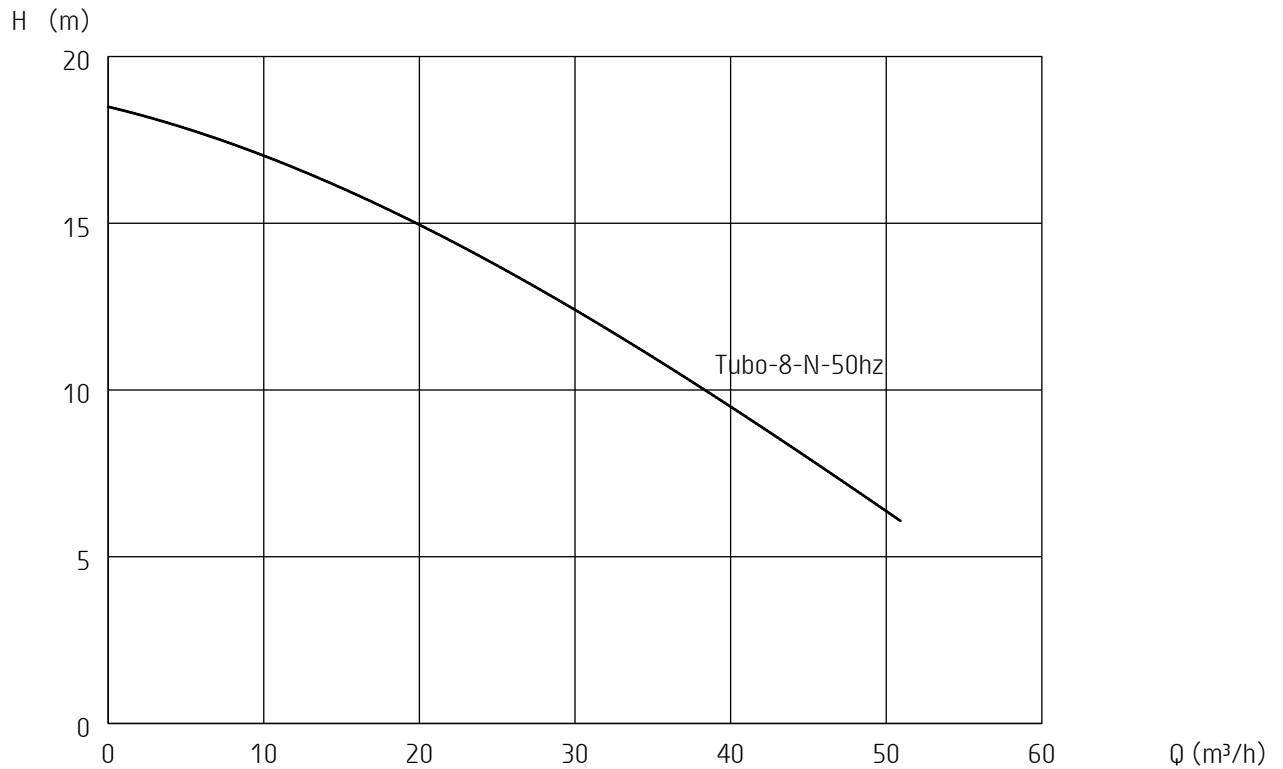

Curves generated:

*** Turbo-8-N-50hz**

Configuration: