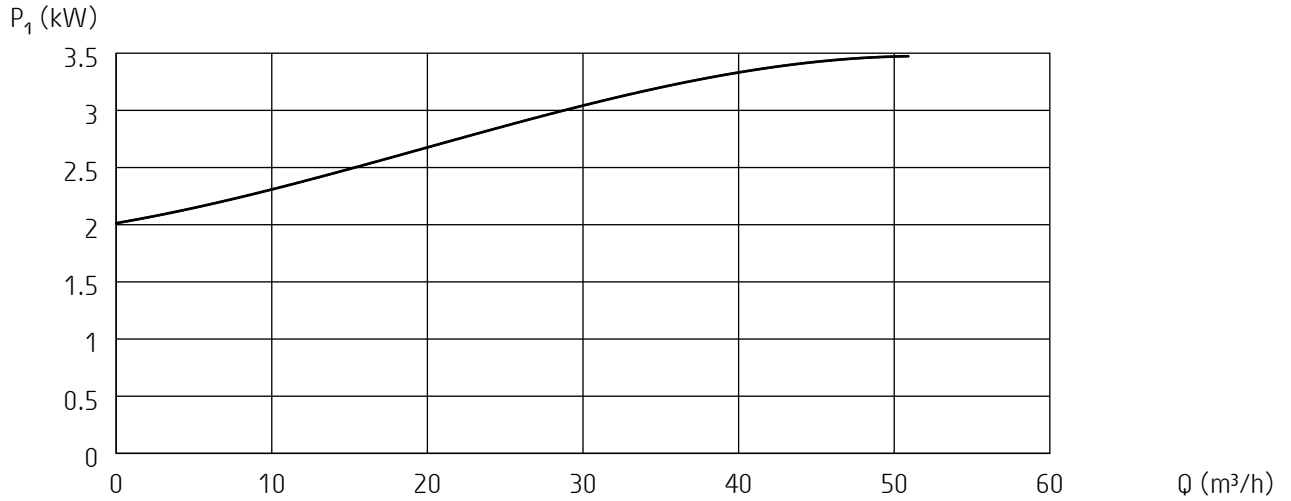

Curves generated:

*** Turbo-8-N-50hz**

Configuration: